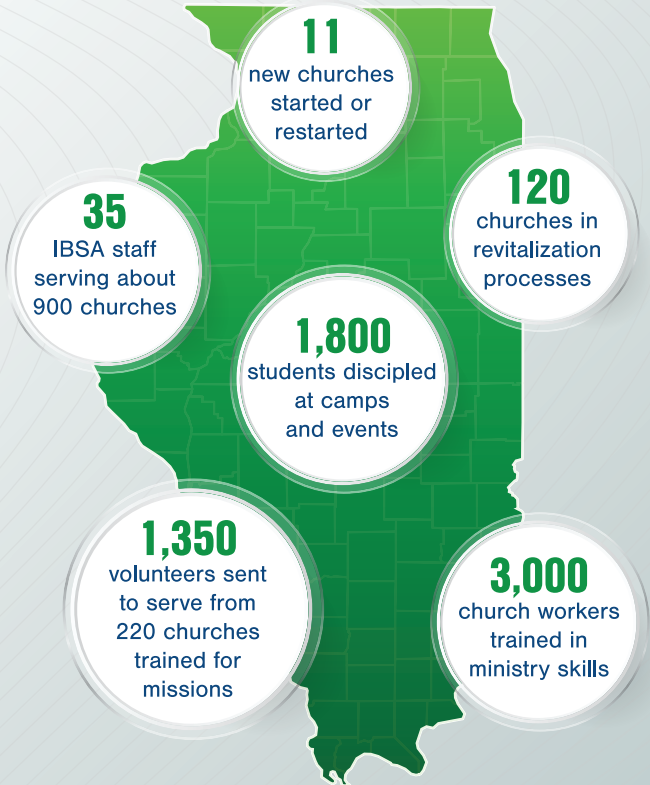

What your CP gift makes possible

The Cooperative Program facilitates multi-church cooperation in God's mission.
Each year, in Illinois and around the world, Cooperative Program gifts add up to affect millions of lives.

GIVE LOCALLY